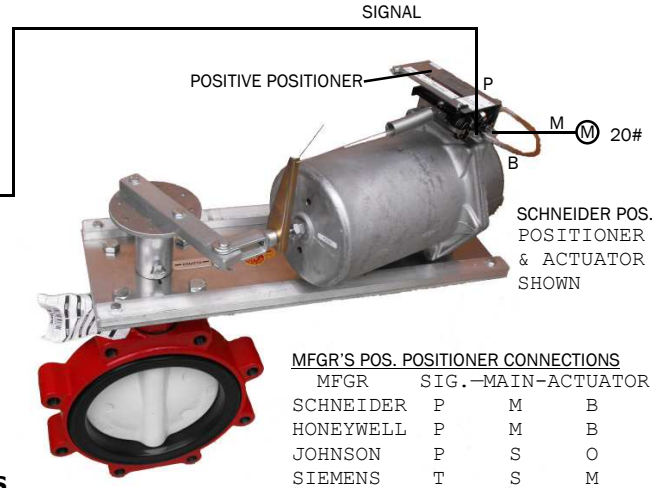

# HEAD PRESS VALVE CONNECTIONS FOR CENTRIFUGAL CHILLERS WITHOUT BUILT-IN CONTROL MODULES

**WESLEY VALVE CO.**  
 MFGRS OF AUTOMATED BUTTERFLY VALVES  
 4938 S. Atlanta Rd., Ste. 100  
 Smyrna, GA 30080  
 PHN: (404) 351-8744 FAX: (404) 351-9340  
[www.Wesleyvalve.com](http://www.Wesleyvalve.com)