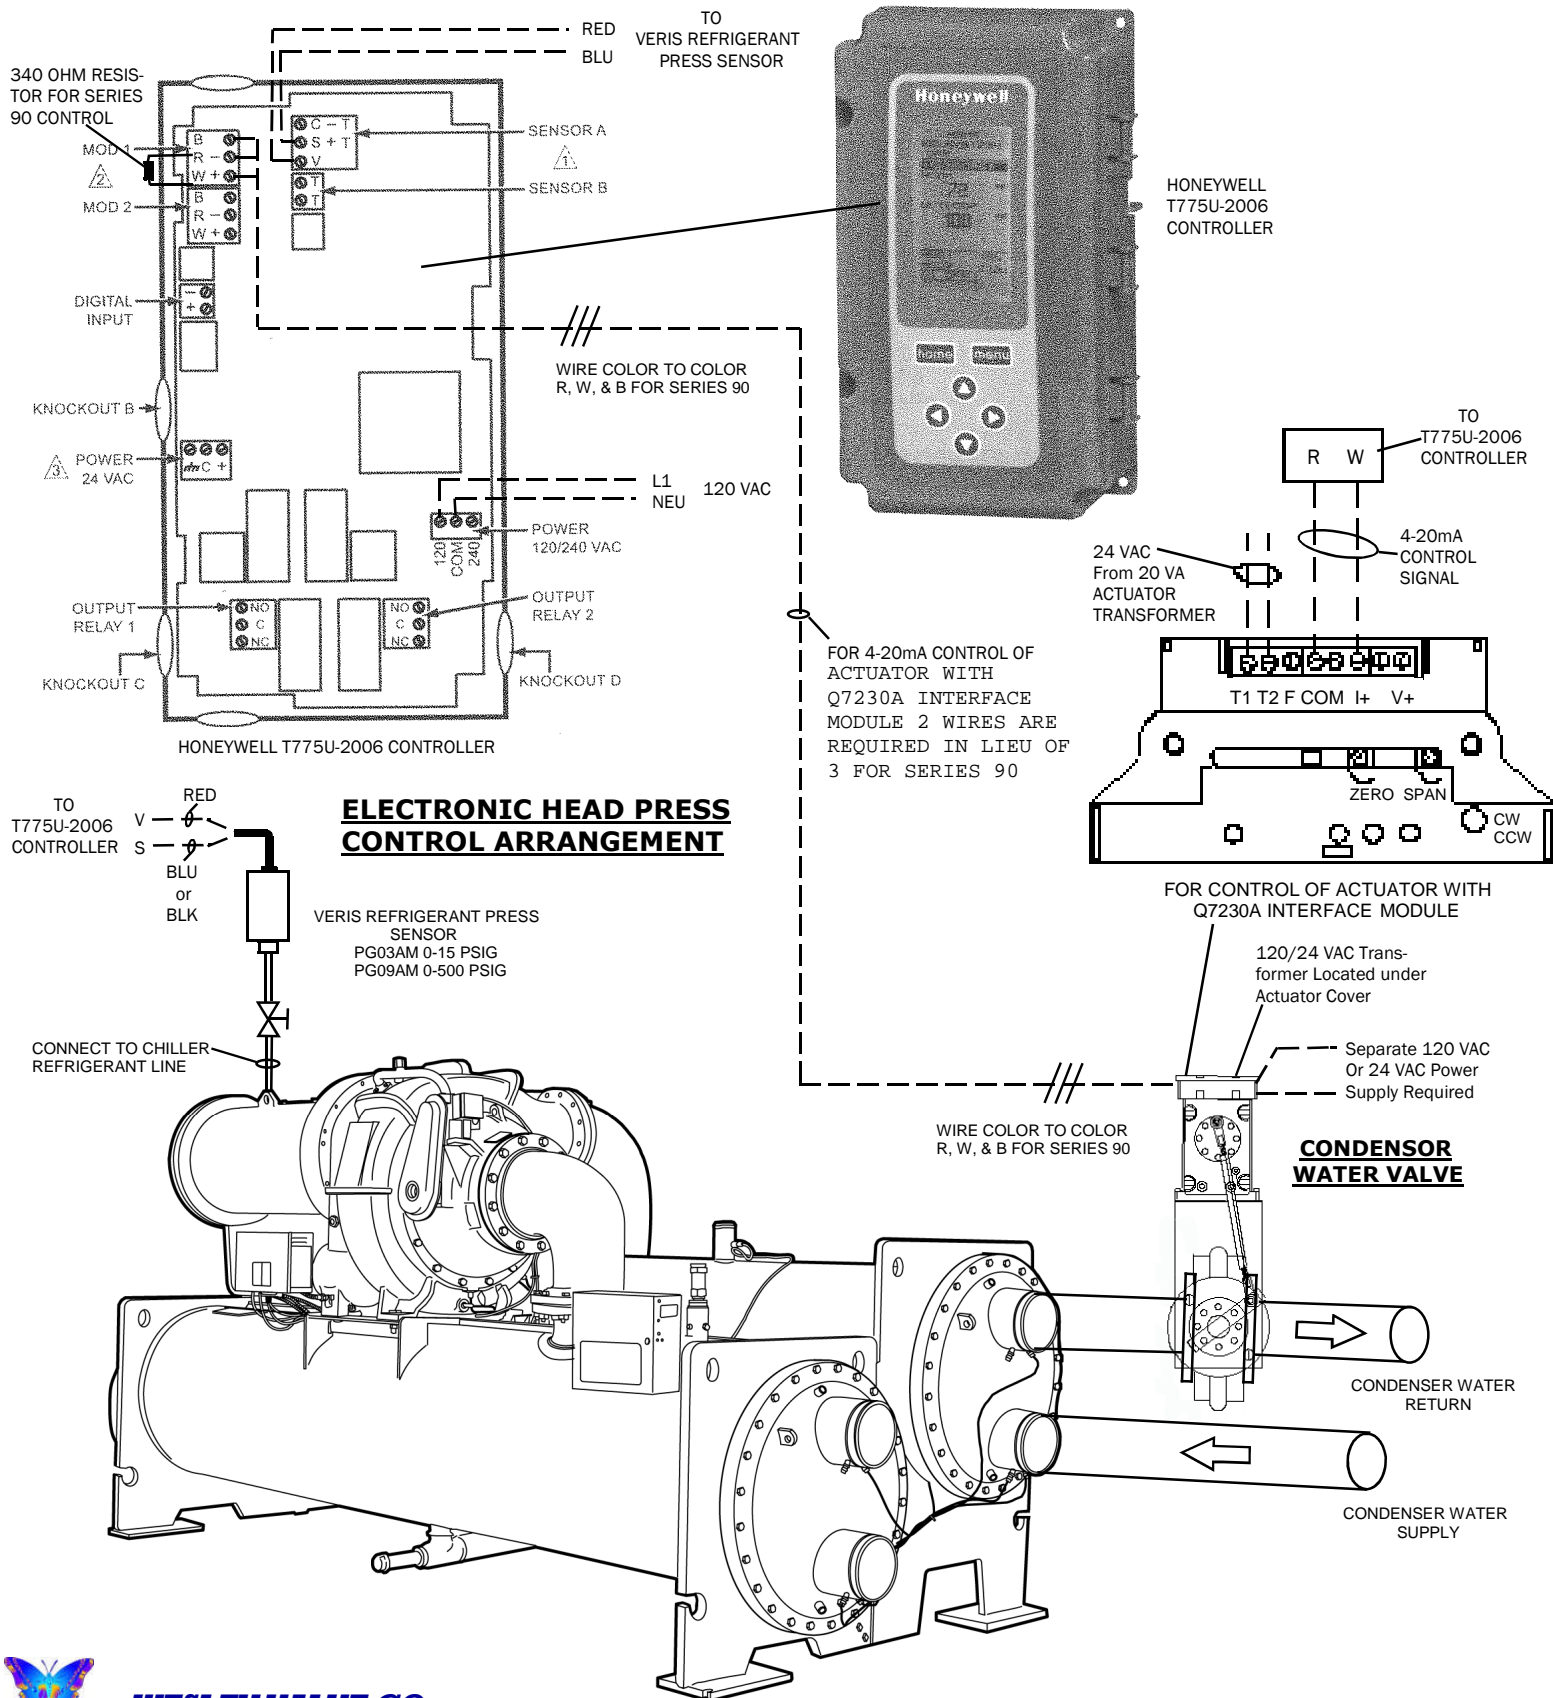

HEAD PRESS VALVE CONNECTIONS FOR CENTRIFUGAL CHILLERS WITHOUT BUILT-IN CONTROL MODULES

WESLEY VALVE CO.

MFGRS OF AUTOMATED BUTTERFLY VALVES
4938 S. Atlanta Rd., Ste. 100
Smyrna, GA 30080
PHN: (404) 351-8744 FAX: (404) 351-9340
www.Wesleyvalve.com