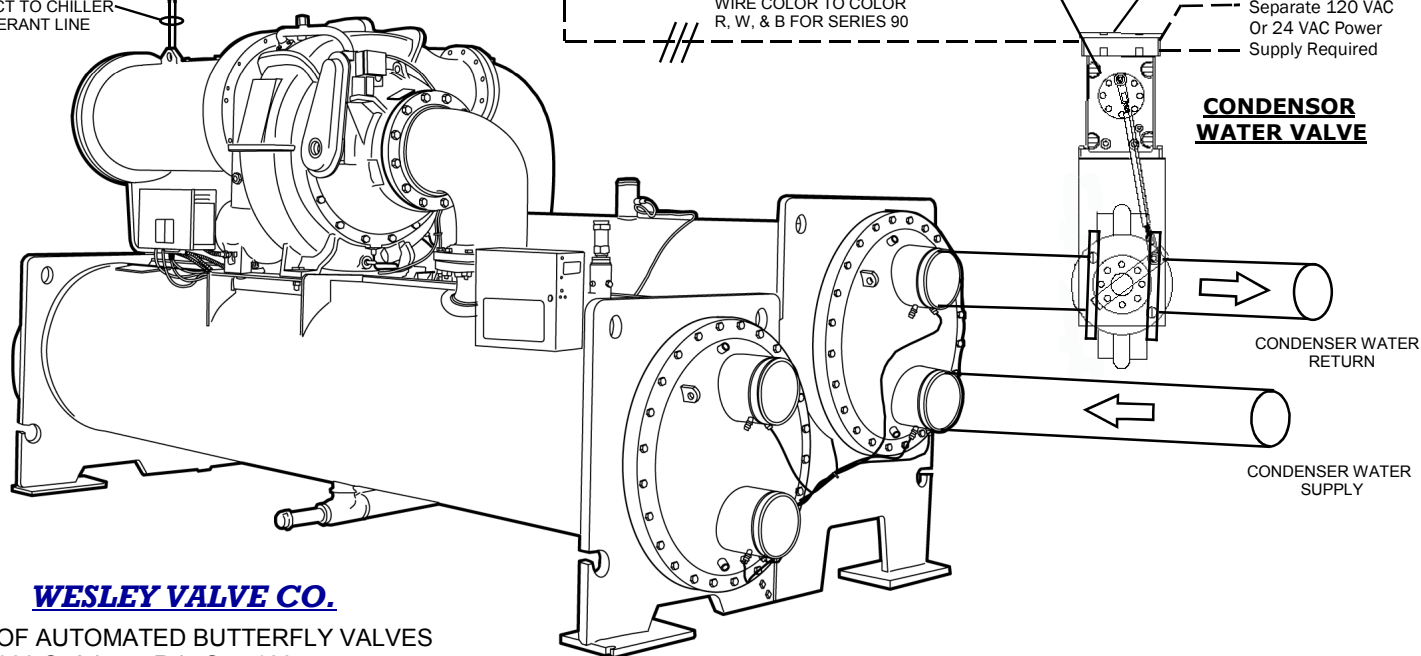

# HEAD PRESS VALVE CONNECTIONS FOR CENTRIFUGAL CHILLERS WITHOUT BUILT-IN CONTROL MODULES

**WESLEY VALVE CO.**  
 MFGRS OF AUTOMATED BUTTERFLY VALVES  
 4938 S. Atlanta Rd., Ste. 100  
 Smyrna, GA 30080  
 PHN: (404) 351-8744 FAX: (404) 351-9340  
[www.Wesleyvalve.com](http://www.Wesleyvalve.com)