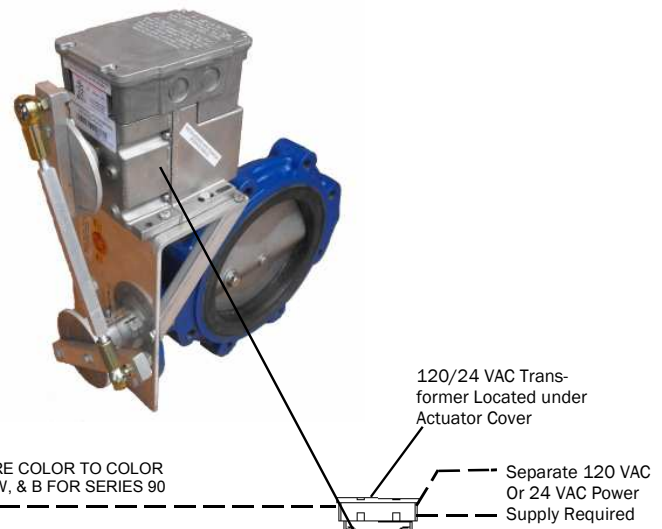

# HEAD PRESS VALVE CONNECTIONS FOR CENTRIFUGAL CHILLERS WITHOUT BUILT-IN CONTROL MODULES

**WESLEY VALVE CO.**  
 MFGRS OF AUTOMATED BUTTERFLY VALVES  
 4938 S. Atlanta Rd., Ste. 100  
 Smyrna, GA 30080  
 PHN: (404) 351-8744 FAX: (404) 351-9340  
[www.Wesleyvalve.com](http://www.Wesleyvalve.com)