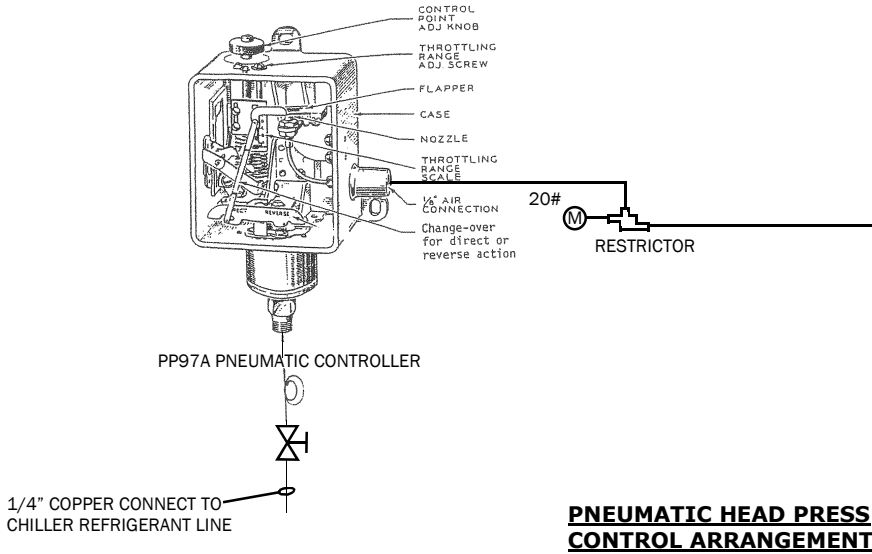

# HEAD PRESS VALVE CONNECTIONS FOR CENTRIFUGAL CHILLERS WITHOUT BUILT-IN CONTROL MODULES

**WESLEY VALVE CO.**  
 MFGRS OF AUTOMATED BUTTERFLY VALVES  
 4938 S. Atlanta Rd., Ste. 100  
 Smyrna, GA 30080  
 PHN: (404) 351-8744 FAX: (404) 351-9340  
[www.Wesleyvalve.com](http://www.Wesleyvalve.com)