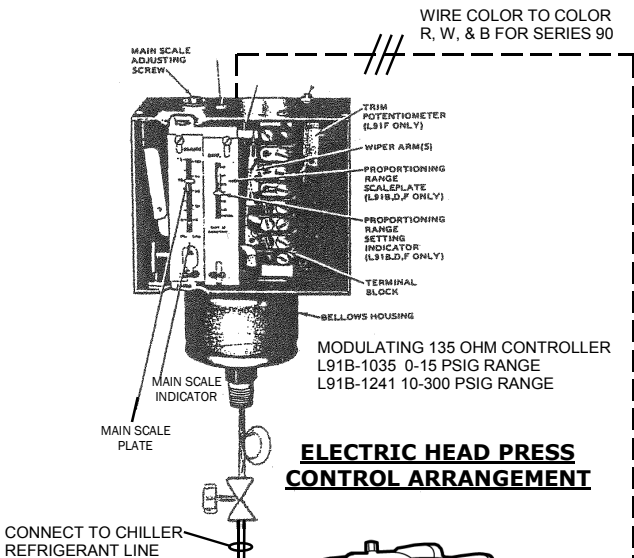

# HEAD PRESS VALVE CONNECTIONS FOR CENTRIFUGAL CHILLERS WITHOUT BUILT-IN CONTROL MODULES

**WESLEY VALVE CO.**  
 MFGRS OF AUTOMATED BUTTERFLY VALVES  
 4938 S. Atlanta Rd., Ste. 100  
 Smyrna, GA 30080  
 PHN: (404) 351-8744 FAX: (404) 351-9340  
[www.Wesleyvalve.com](http://www.Wesleyvalve.com)